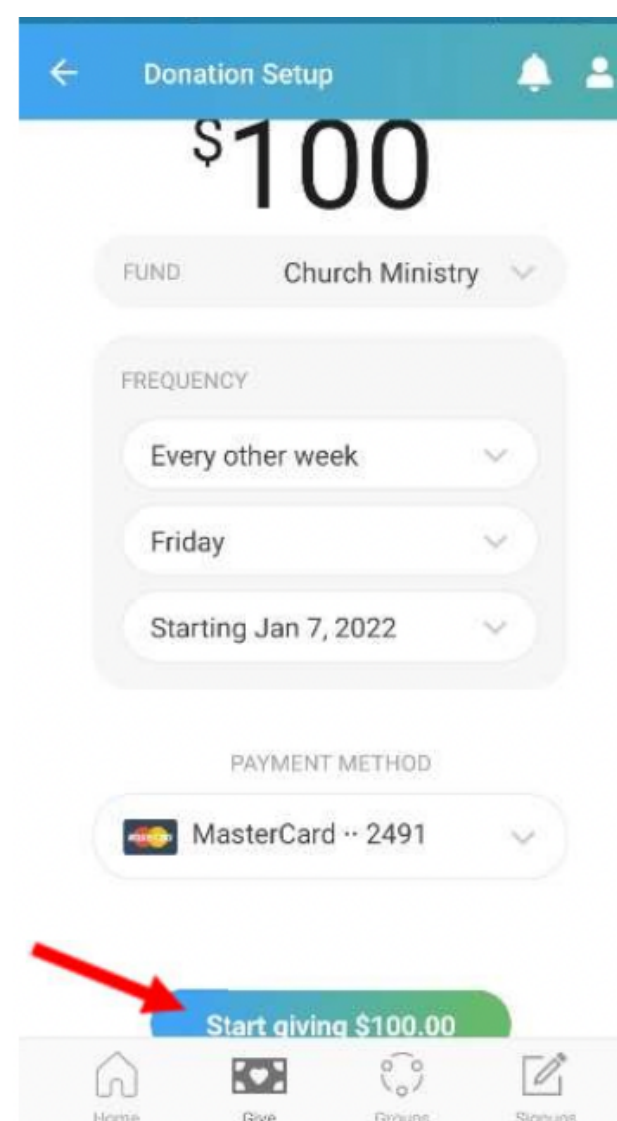

OPTION 1: MOBILE

1

Open Church Center App and Click **Give** icon

Note: requires Church Center App, refer to installation instructions below

\$100

Next

2 Enter Amount, click **Next**

3

Select Fund from drop down menu

4

Select Frequency from drop down menu

5

Add debit/credit card details

Note: enter Postal Code for ZIP

6

Click **Start giving** button

If you wish to give to more than one fund, please make second donation

OPTION 2: WEBSITE

1

Navigate to www.bayviewglen.org

2

On the **Give** tab, Click **Give Now**

3

Enter donation details, click **Continue** when finished