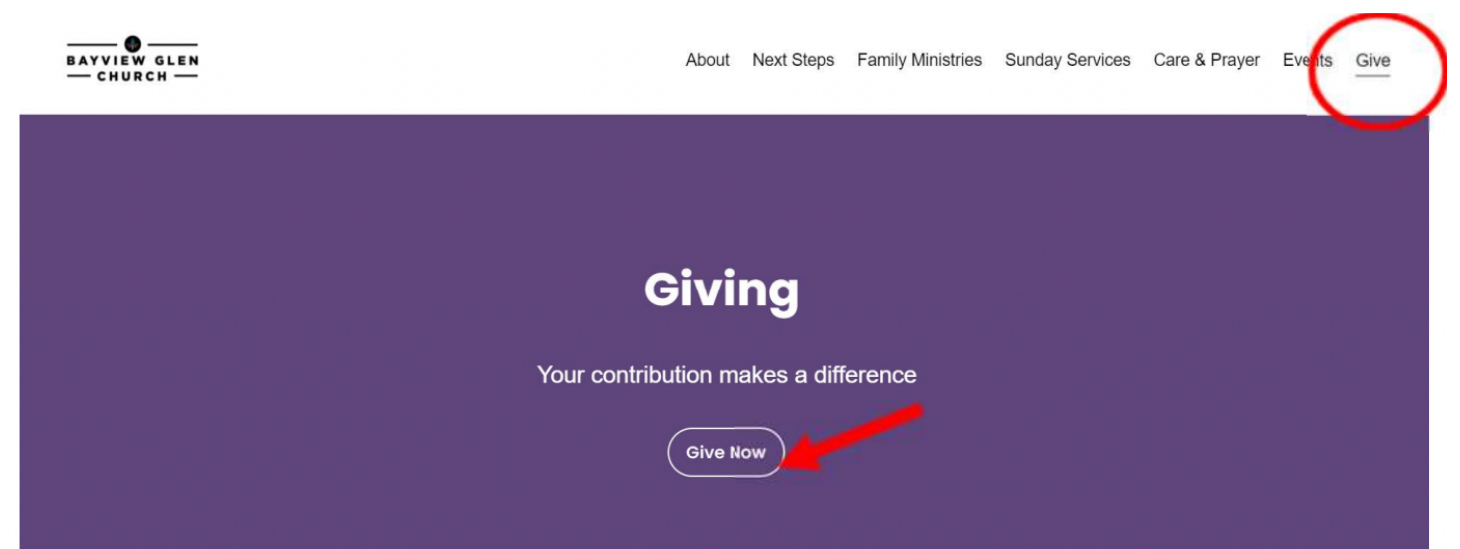

If you wish to give to more than one fund, please make second donation

OPTION 2: WEBSITE

1

Navigate to www.bayviewglen.org

2

On the **Give** tab, Click **Give Now**

3

Enter donation details, click **Continue** when finished