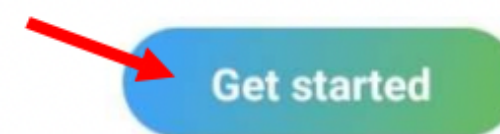

CHURCH CENTER APP INSTALLATION INSTRUCTIONS

1

Download App

In either the App Store or Google Play search for and install the Church Center App

2

Open the App and click **Get started**

3

Search for Bayview Glen Church