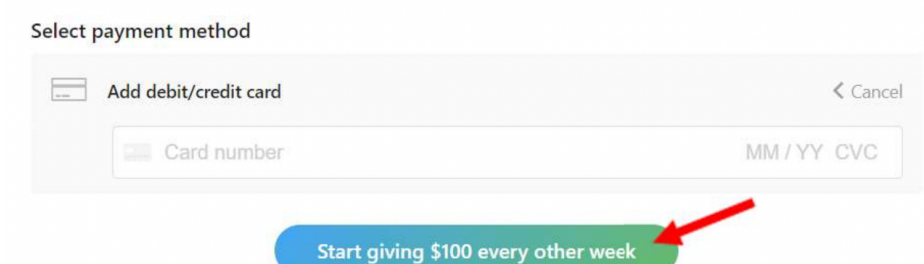

4

Add debit/credit card details, click **Start Giving** when finished