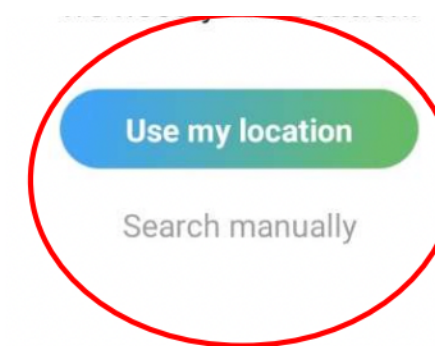

Search for Bayview Glen Church

Either by using your location or searching manually