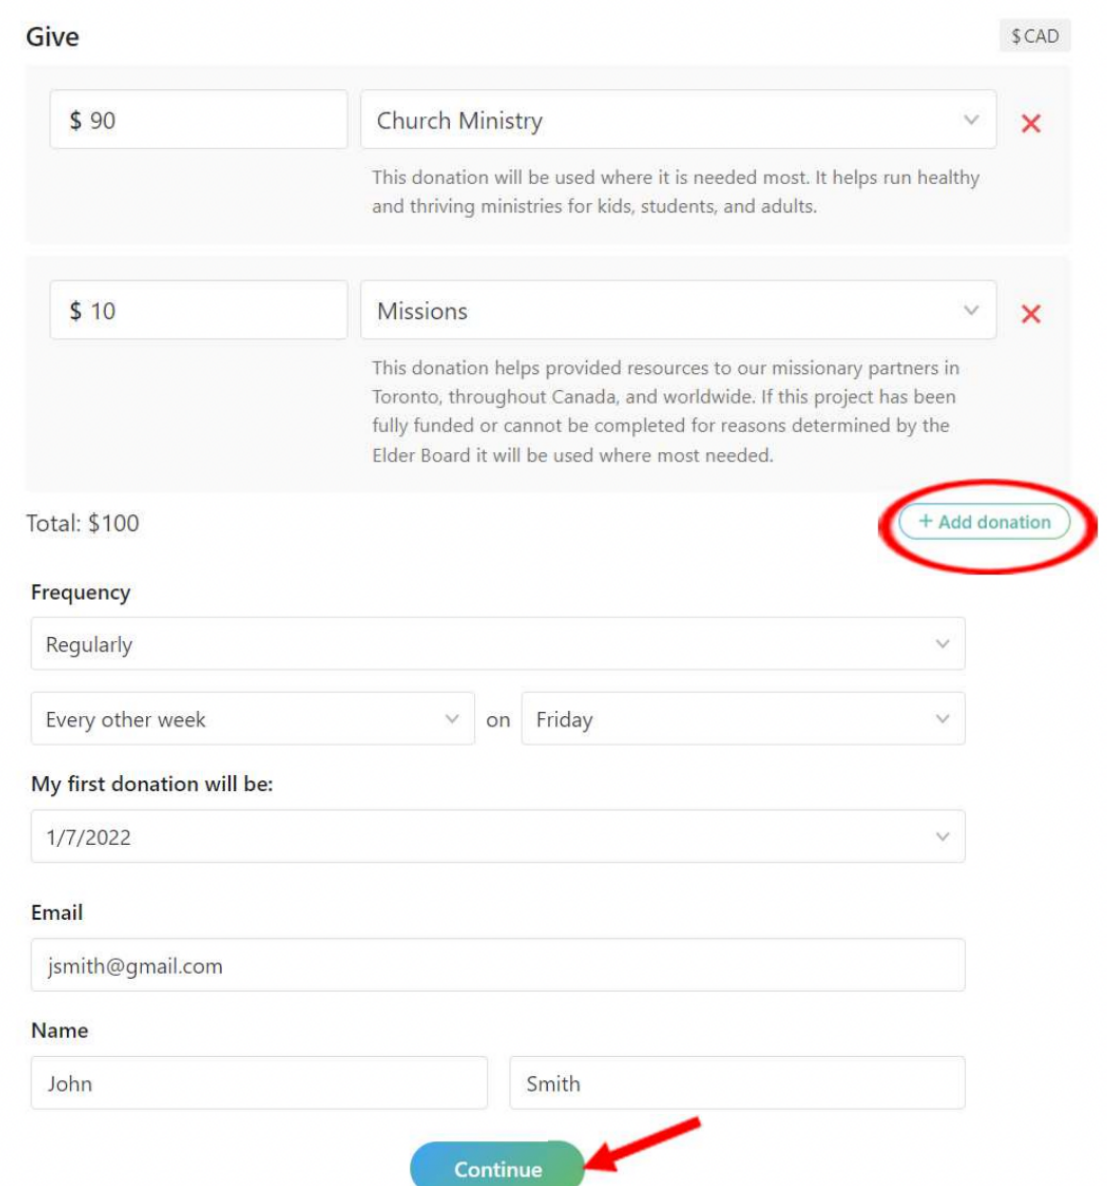

3

Enter donation details, click **Continue** when finished

Note: click 'Add donation' if giving to multiple funds